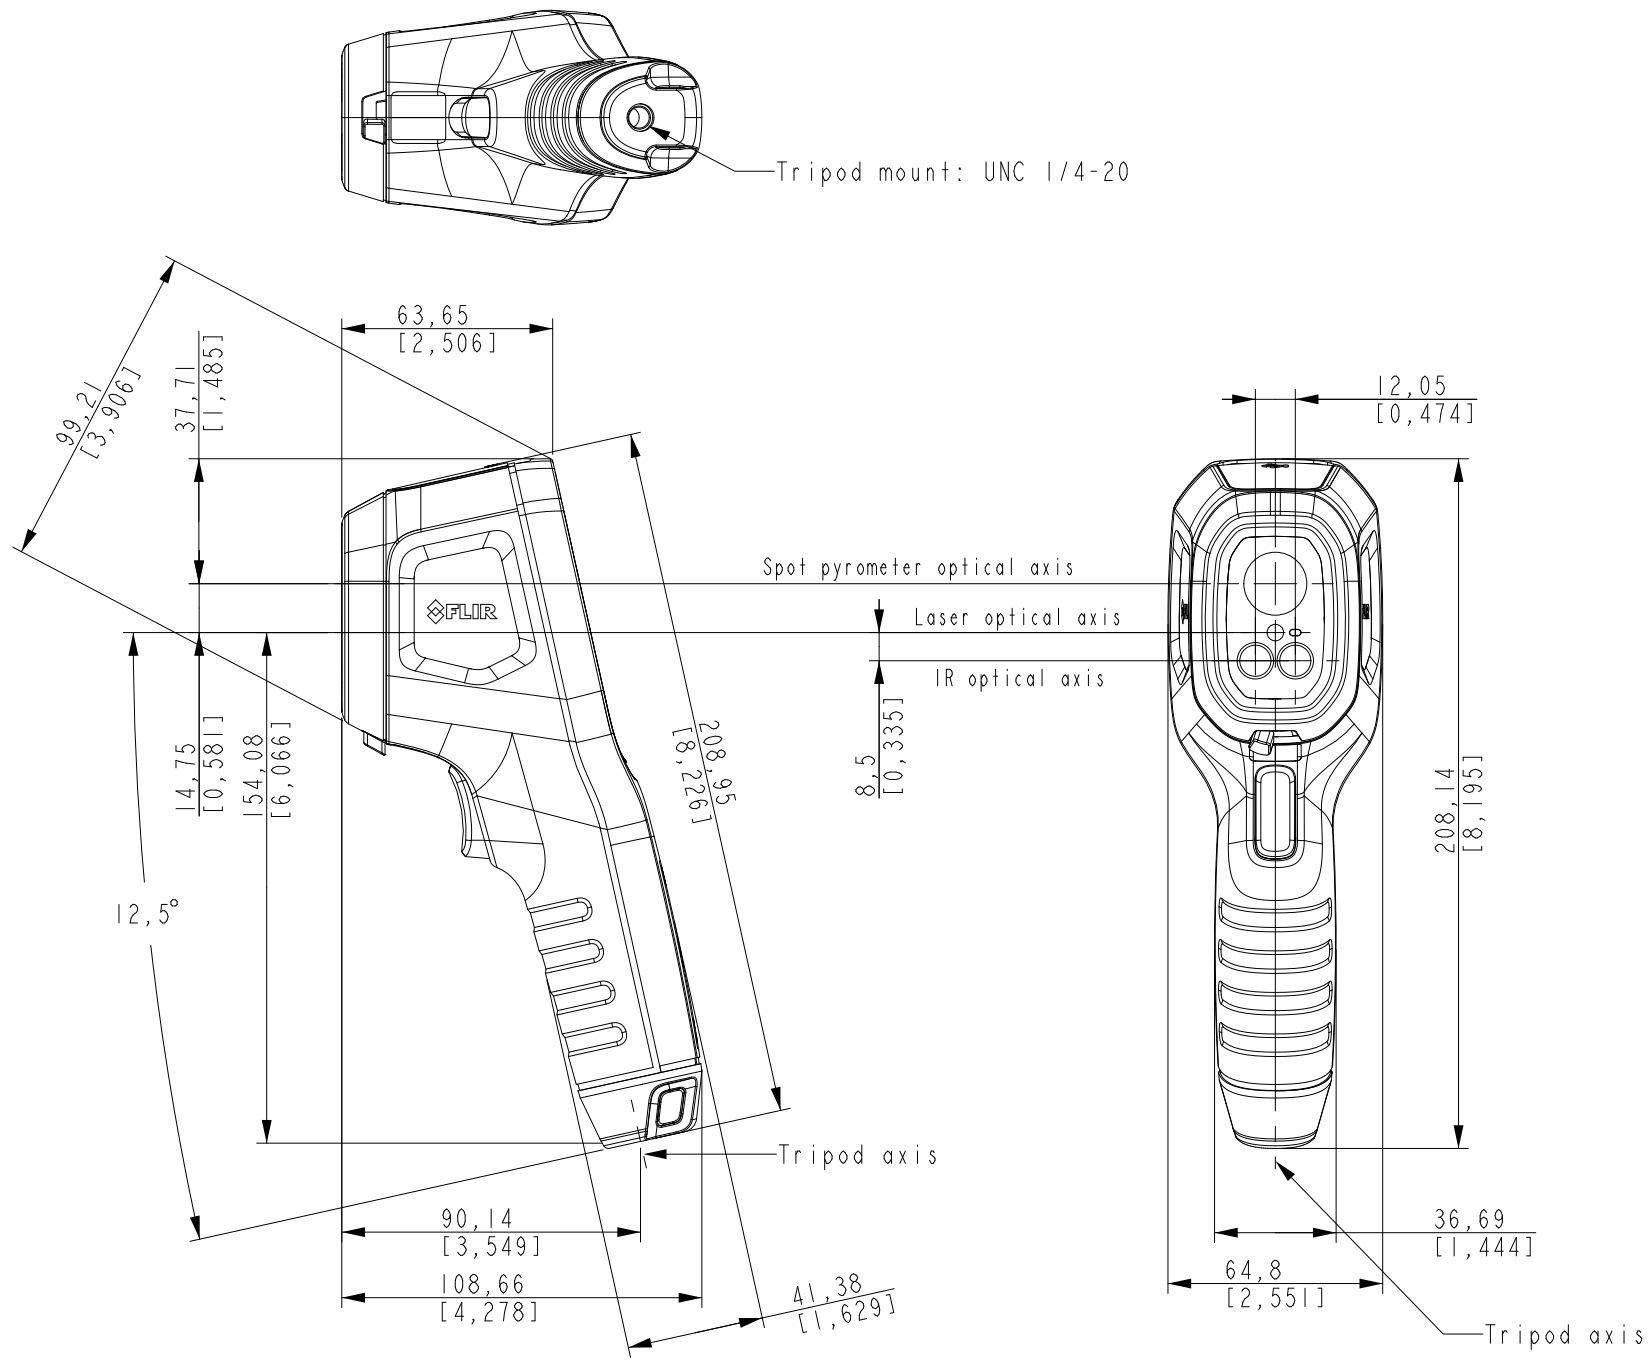

SCALE 0,500

SCALE 0,500

Modified 2020-03-12 Check Qisda Drawn by Qisda RI

Denomination Basic Dimension TG165-X / TG267 / TG275 / TG297

Size A3
Scale 1:2
Drawing No.

Sheet 1(1)
Size A